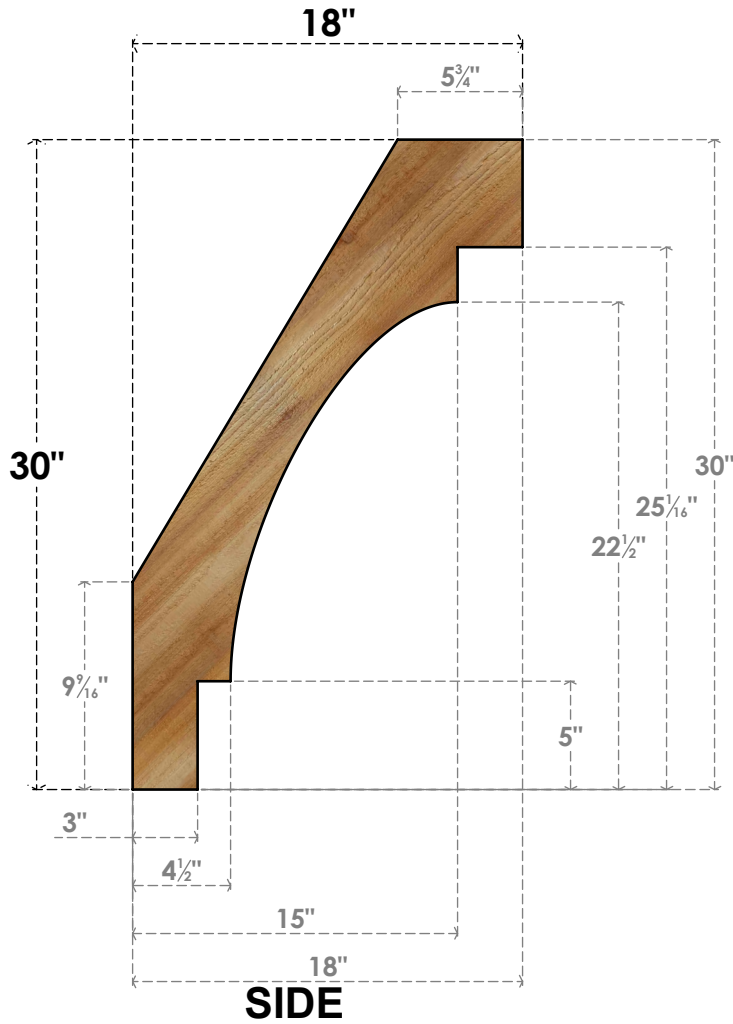

BRC04X18X30MRC00RWR

4"W X 18"D X 30"H MERCED ROUGH SAWN BRACE, WESTERN RED CEDAR

EKENA MILLWORK
 2300 WEST MAIN ST.
 CLARKSVILLE, TX 75426
 TOLL FREE: 866-607-0453
 WWW.EKENAMILLWORK.COM

NOTES

1. INSTALLATION TO BE COMPLETED IN ACCORDANCE WITH MANUFACTURER'S SPECIFICATIONS.
2. DRAWING MAY NOT BE TO SCALE
3. THIS DRAWING IS INTENDED FOR DESIGN AND PLANNING PURPOSES ONLY.
4. ALL INFORMATION CONTAINED HEREIN WAS CURRENT AT THE TIME OF DEVELOPMENT BUT MUST BE REVIEWED AND APPROVED BY THE PRODUCT MANUFACTURER TO BE CONSIDERED ACCURATE.
5. PRODUCTS ARE NOT KILN DRIED. THIS ITEM IS UNIQUE AND WILL CONTAIN THE NATURAL VARIATIONS THAT THE WOOD SPECIES OFFERS. THIS MAY RESULT IN VARIATIONS UP TO 1/4"