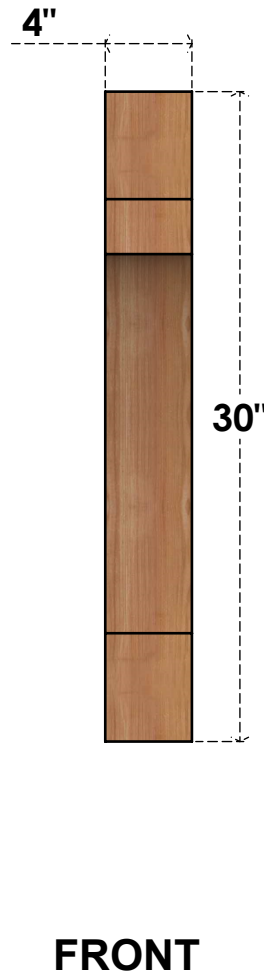

BRC04X18X30MRC00RWR

4"W X 18"D X 30"H MERCED ROUGH SAWN BRACE, WESTERN RED CEDAR

EKENA MILLWORK
 2300 WEST MAIN ST.
 CLARKSVILLE, TX 75426
 TOLL FREE: 866-607-0453
 WWW.EKENAMILLWORK.COM

NOTES

1. INSTALLATION TO BE COMPLETED IN ACCORDANCE WITH MANUFACTURER'S SPECIFICATIONS.
2. DRAWING MAY NOT BE TO SCALE
3. THIS DRAWING IS INTENDED FOR DESIGN AND PLANNING PURPOSES ONLY.
4. ALL INFORMATION CONTAINED HEREIN WAS CURRENT AT THE TIME OF DEVELOPMENT BUT MUST BE REVIEWED AND APPROVED BY THE PRODUCT MANUFACTURER TO BE CONSIDERED ACCURATE.
5. PRODUCTS ARE NOT KILN DRIED. THIS ITEM IS UNIQUE AND WILL CONTAIN THE NATURAL VARIATIONS THAT THE WOOD SPECIES OFFERS. THIS MAY RESULT IN VARIATIONS UP TO 1/4"